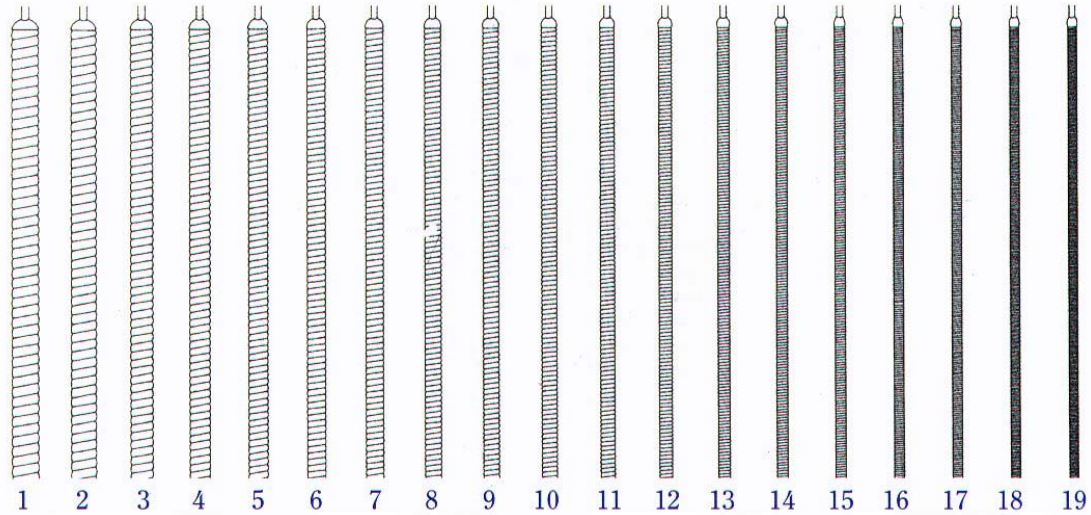

Ordering of Piano Strings

Please send a paper rubbing and a sample of the first and last string of each section. Alternatively, use the chart below to specify the strings needed. Please quote chart letter or number for overall thickness of copper covering together with dimensions a A,B and C (see diagram).

Piano Covered String Ordering Chart

Double Covered Strings A to P

S. Parke & Co.

Piano String Specification Data-Sheet

Single Covered Strings 1 to 19

Diagram of Piano Wire