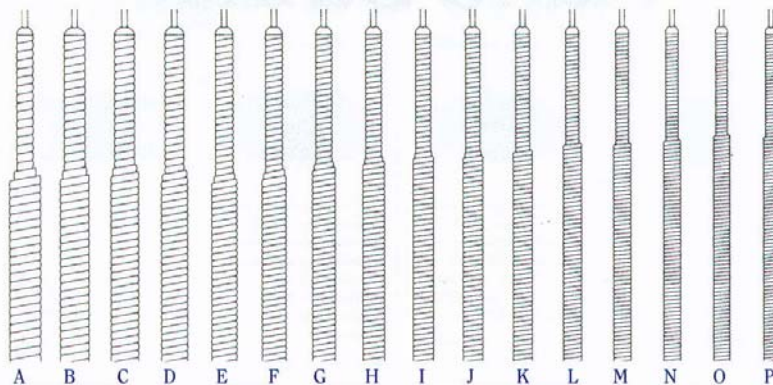

S.Parke & Co.

Piano String Specification Data-Sheet

Delivery of Piano Strings

Orders for single strings are dispatched by return of post. Full sets are supplied within 10 days. Call orders executed whilst waiting.

Ordering of Piano Strings

Please send a paper rubbing and a sample of the first and last string of each section. Alternatively, use the chart below to specify the strings needed. Please quote chart letter or number for overall thickness of copper covering together with dimensions a A,B and C (see diagram).

Piano Covered String Ordering Chart

Double Covered Strings A to P